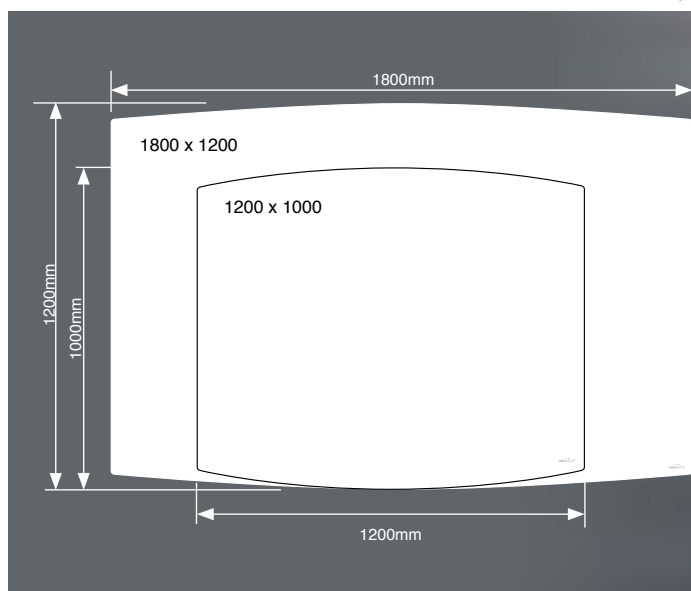

Code	Description	Size (mm)
VGC-9060	Clarion Glassboard Standard White	900 x 600
VGC-1290	Clarion Glassboard Standard White	1200 x 900
VGC-1511	Clarion Glassboard Standard White	1500 x 1100
VGC-1811	Clarion Glassboard Standard White	1800 x 1100

- Standard White magnetic glass with polished edges
- 4.5mm glassboard, 8 x stronger than standard glass
- 15 year warranty peace of mind
- Clear acrylic pen tray included 200 x 55mm
- 2 strong glassboard magnets
- Wall fittings and easy installation instructions included

Providing an ultra smart, stain free visual communication writing surface that is free of visual fixings.

Code	Description	Size (mm)
VGB1210-ARC	Lumiere ARC Glassboard	1200 x 1000
VGB1812-ARC	Lumiere ARC Glassboard	1800 x 1200

Code	Description	Size (mm)
LX9-1290	EDGE LX9 Glassboard	1200 x 900
LX9-1512	EDGE LX9 Glassboard	1500 x 1200
LX9-1812	EDGE LX9 Glassboard	1800 x 1200
LX9-2412	EDGE LX9 Glassboard	2400 x 1200

CUSTOM SIZES MADE TO ORDER