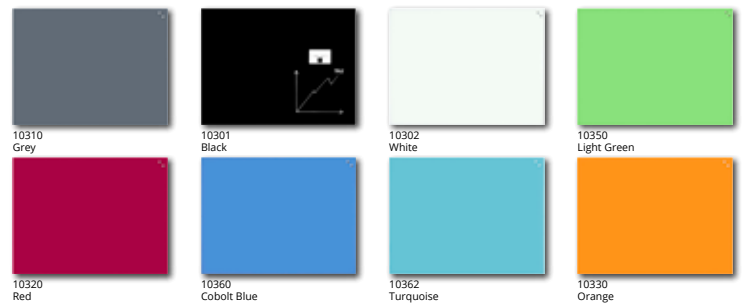

Coloured Magnetic Glassboard 600 x 800mm

VC CODE	SIZE mm	COLOUR	DESCRIPTION
N80-10301	600 x 800	Black	Coloured Magnetic Glassboard
N80-10302	600 x 800	White	Coloured Magnetic Glassboard
N80-10310	600 x 800	Grey	Coloured Magnetic Glassboard
N80-10320	600 x 800	Red	Coloured Magnetic Glassboard
N80-10330	600 x 800	Orange	Coloured Magnetic Glassboard
N80-10350	600 x 800	Light Green	Coloured Magnetic Glassboard
N80-10360	600 x 800	Cobalt Blue	Coloured Magnetic Glassboard
N80-10362	600 x 800	Turquoise	Coloured Magnetic Glassboard