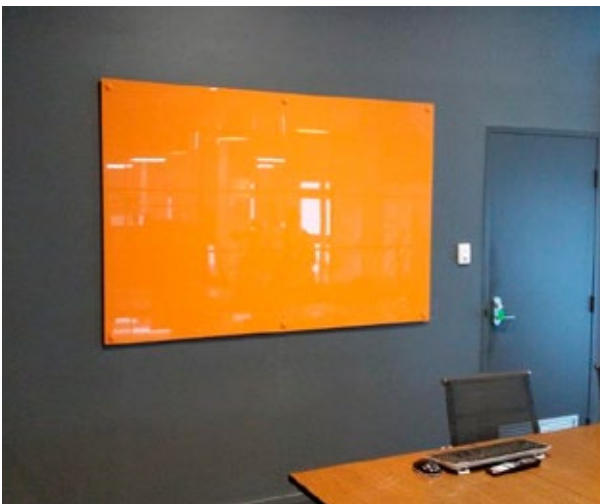

GLASSBOARD CUSTOM COLOUR

Starphire Glassboard available in your choice of colour. Starphire glass (no green tinge) allows accurate colour matching. We use Starphire Glass rather than standard glass which has a slight green tinge that affects the colour. Highly suitable for meeting rooms, board rooms, restaurants, clubs and homes. Toughened glass with polished edges and rounded corners.

- Sizes up to 1500x900mm have 4 holes with 4 fittings
  Sizes 1500x1200mm or more have 6 holes with 6 fittings
- Silver fittings standard or optional colour matched fittings
- Other sizes are available, please call us
- Freight charges apply due to the sensitive nature of glass
- Made to order lead times apply & are non-returnable