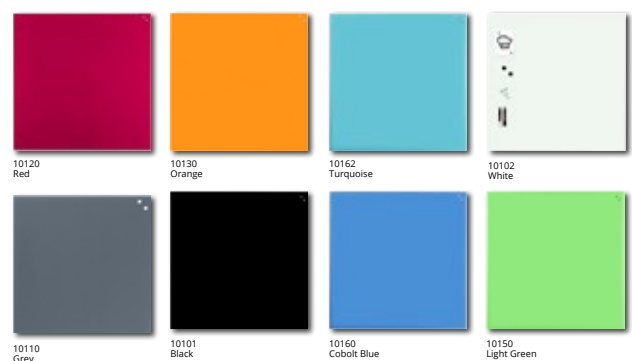

Coloured Magnetic Glassboard 1000 x 1000mm

VC CODE	SIZE mm	COLOUR	DESCRIPTION
N100-10101	1000 x 1000	Black	Coloured Magnetic Glassboard
N100-10102	1000 x 1000	White	Coloured Magnetic Glassboard
N100-10110	1000 x 1000	Grey	Coloured Magnetic Glassboard
N100-10120	1000 x 1000	Red	Coloured Magnetic Glassboard
N100-10130	1000 x 1000	Orange	Coloured Magnetic Glassboard
N100-10150	1000 x 1000	Light Green	Coloured Magnetic Glassboard
N100-10160	1000 x 1000	Cobalt Blue	Coloured Magnetic Glassboard
N100-10162	1000 x 1000	Turquoise	Coloured Magnetic Glassboard