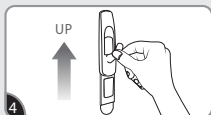

## APPLY

1 Clean surface with isopropyl rubbing alcohol\*. Do not use household cleaners.

\*Isopropyl rubbing alcohol may be found in most pharmacies and/or hardware stores.

2 Remove red liner. Press adhesive to hook.

3 Remove black liner. Press to wall for 10 seconds.

4 To ensure adhesive hold, slide hook up and off.

5 Press base firmly for 30 seconds.

6 Slide hook back on. Wait **1 HOUR** before use.

## REMOVE

1 Slide hook up and off.

2 Gently hold mounting base in place.

3 Never pull the strip towards you! Always pull straight down.

4 Stretch the strip slowly against the wall at least 30 cm to release.