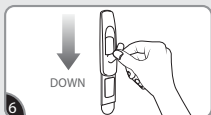

## APPLY

1 Clean surface with isopropyl rubbing alcohol\*. Do not use household cleaners.

\*Isopropyl rubbing alcohol may be found in most pharmacies and/or hardware stores.

2 Remove red liner. Press adhesive to hook.

3 Remove black liner. Press to wall for 10 seconds.

4 To ensure adhesive hold, slide hook up and off.

5 Press base firmly for 30 seconds.

6 Slide hook back on. Wait **1 HOUR** before use.

## REMOVE

1 Slide hook up and off.

2 Gently hold mounting base in place.

3 Never pull the strip towards you! Always pull straight down.

4 Stretch the strip slowly against the wall at least 30 cm to release.