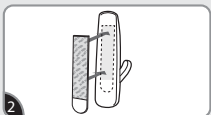

## IMPORTANT

Failure to follow instructions carefully may cause damage. Save instructions or visit [command.com](http://command.com)

17001-6  
[command.com](http://command.com)

## APPLY

1 Clean surface with isopropyl rubbing alcohol\*. Do not use household cleaners.

\*Isopropyl rubbing alcohol may be found in most pharmacies and/or hardware stores.

2 Remove red liner. Press adhesive to hook.

## REMOVE

1 Slide hook up and off.

2 Gently hold mounting base in place.

3 Never pull the strip towards you! Always pull straight down.

4 Stretch the strip slowly against the wall at least 30 cm to release.