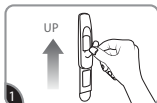

## APPLY

1 Clean surface with isopropyl rubbing alcohol\*. Do not use household cleaners.

\*Isopropyl rubbing alcohol may be found in most pharmacies and/or hardware stores.

2 Remove red liner. Press adhesive to hook.

3 Remove black liner. Press to wall for 10 seconds.

4 To ensure adhesive hold, slide hook up and off.

5 Press base firmly for 30 seconds.

6 Slide hook back on. Wait **1 HOUR** before use.

## REMOVE

1 Slide hook up and off.

2 Gently hold mounting base in place.

3 Never pull the strip towards you! Always pull straight down.

4 Stretch the strip slowly against the wall at least 30 cm to release.