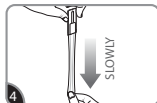

3 Remove black liner. Press to wall for 10 seconds.

4 To ensure adhesive hold, slide hook up and off.

5 Press base firmly for 30 seconds.

6 Slide hook back on. Wait **1 HOUR** before use.

## REMOVE

1 Slide hook up and off.

2 Gently hold mounting base in place.

3 Never pull the strip towards you! Always pull straight down.

4 Stretch the strip slowly against the wall at least 30 cm to release.

### Hook can be reused with Command® Medium Refill Strips.

**▲ CAUTION:**  
Do not hang over beds or use on wallpaper. May not adhere well to vinyl surfaces.

Do not hang valuable or irreplaceable items, clocks or framed pictures.

Use only one hook per item hung.

For indoor use only. Apply to surfaces between 10°- 40°C.

Wait a minimum of 28 days after painting to apply.

Not intended for picture hanging. Instead use Command® Picture Hanging Strips, Sawtooth or Wire-Backed Hangers.