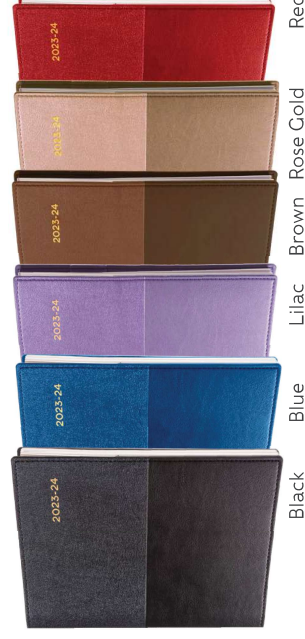

Pen Loop

Ribbon Marker

Lay Flat Opening

Week to View with Appts.

Day to a Page with Appts.

Vanessa

Available in both A4 and A5 sizes, the Vanessa series is ideal for those 'on the move'. Its double-wiro binding and heavy grained metallic and matt polyurethane cover ensures both durability and flexibility. In addition, the range offers removable jacket sleeve, pen loop and internal storage pockets.

Code	Size (H x W mm)	Page Layout	PP Count	GSM	Material	59	55	60	49	15
FY145.V*-2324	A4 (297 x 210)	Day to a Page (8am - 6pm, 1/2 hourly)	400	70	PU	0	0	0	0	0
FY345.V*-2324		Week to View (8am - 7pm, hourly)	144			0	0	0	0	0
FY185.V*-2324	A5 (210 x 148)	Day to a Page (7am - 8pm, hourly)	400	70	PU	0	0	0	0	0
FY385.V*-2324		Week to View (9am - 5pm, hourly)	144			0	0	0	0	0

* represents colour codes

FEATURES

- Australian and New Zealand Holidays
- 3 Year Calendars
- Current and Forward Year Planners
- Monthly Planners
- Tax Information
- International Holidays
- International Dialling
- Staff Leave and Financial Summary
- Addresses and Notes

Black

Blue

Lilac

Brown

Rose Gold

Red